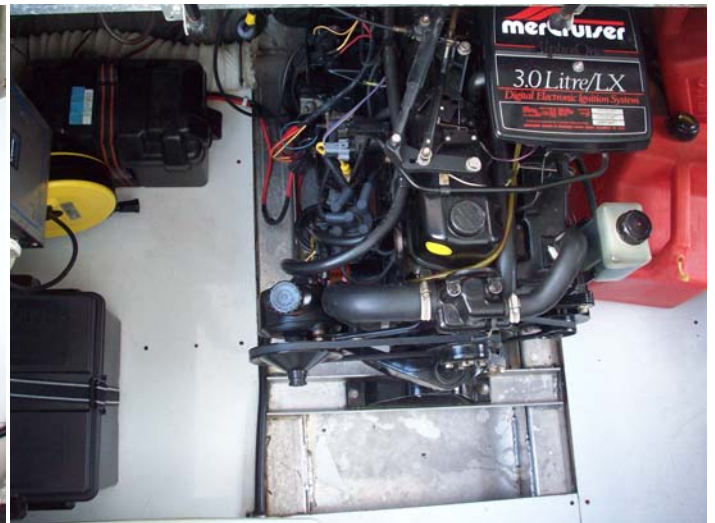

## 1996 Lakeview 16 x 66 WB

Twin MerCruiser 4 Cylinder 140s (220 Hrs Port, 210 Starboard), 12.5 Kw Westerbeke Generator (1205 Hrs), 4 Bedrooms, 2 Baths, Queen Master w/Walk-in Closet & Ceiling Fan, Full in Stateroom, 2 Twins in each Cuddy, Cedar Closets Throughout, Full Size Refrigerator w/ Ice Maker, Microwave, Smooth Top Oven/Range, Ice Maker, Trash Compactor, Dishwasher, Large Walk-in Pantry, Washer/Dryer, 4 TVs, Central Heat/Air, CO Detector, PWC Winch, 1200 Feet of Mooring Ropes, Flybridge w/ Bimini Top, AM/FM Cassette Stereo w/ CD player, VHF Radio, Fully Furnished!

2-75 Gallon Fuel Tanks, 4-80 Gallon Fresh Water Tanks, Raritan Waste Treatment

**REDUCED! \$ 118,000 REDUCED!**

**Call Margo for more info or to arrange a showing**

**(606) 875-4035**

**1996 Lakeview 16 x 66 WB**  
**REDUCED! \$118,000 REDUCED!**  
Call Margo for more info or to arrange a showing  
(606) 875-4035