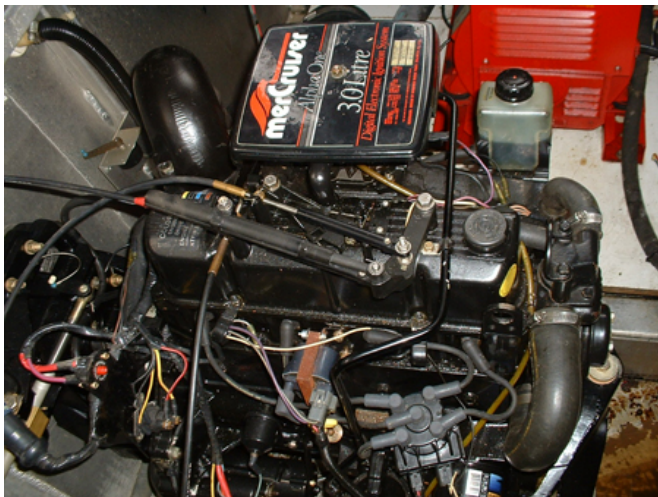

## 1994 Lakeview 15 x 67 WB

3.0 Liter MerCruiser 4 Cylinder Engine w/Alpha One Outdrive, 8.5 Kw Westerbeke Generator, 4 Beds, 1 1/2 Baths, Full Size Refrigerator, Microwave, Oven/Flattop Range, Tile floors in Kitchen and Baths, Cedar Closets, Sleeper Sofa, Stainless Steel Grill, Depth Finder, VHF Radio, Stereo, Slide, PWC Hoist, (2) Roof Air Units, Norris Lake Slip Available!

200 Gallon Fuel Capacity, 260 Gallon Fresh Water Capacity, 200 Gallon Holding Tank

**REDUCED! \$ 99,500 REDUCED!**

**Call Travis for more info or to arrange a showing  
(865) 293-8258**